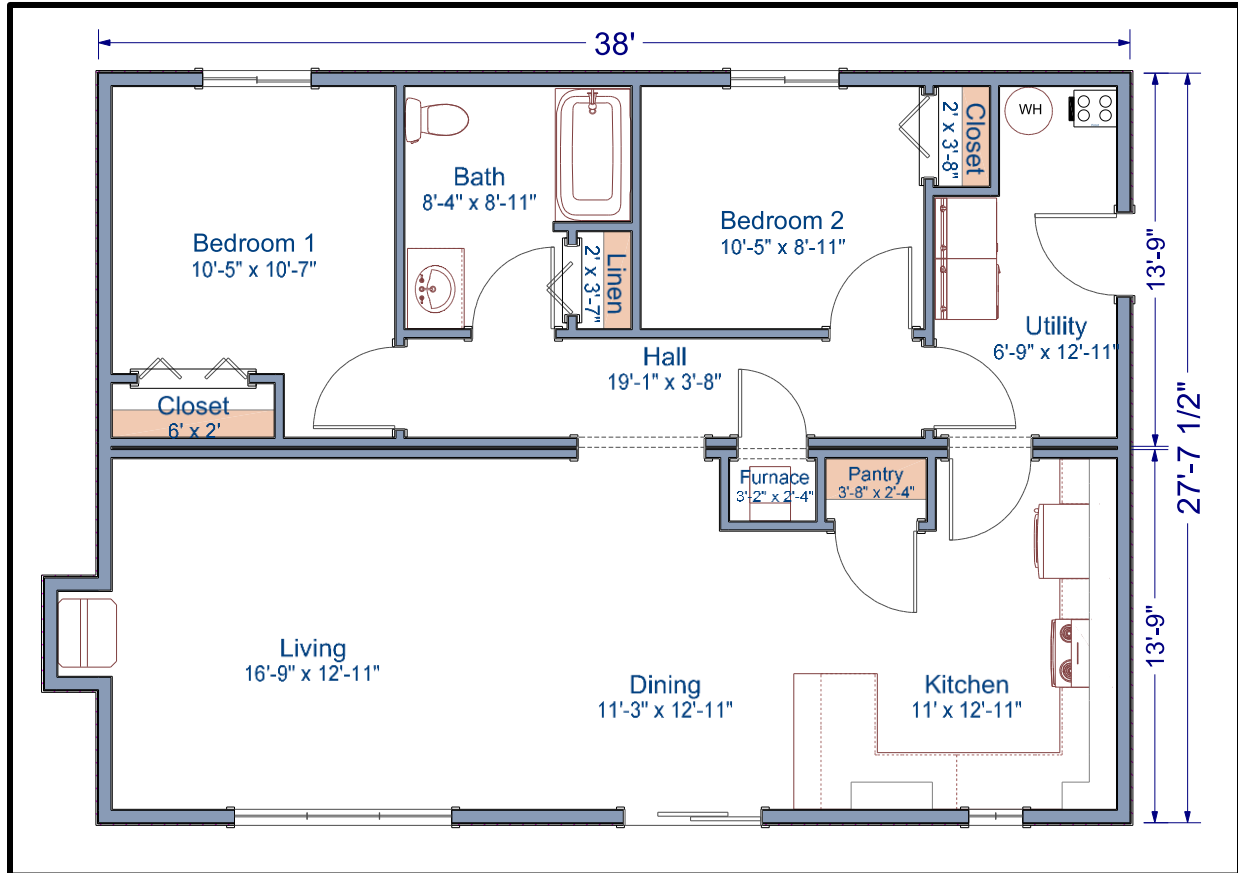

**1,050 sq. ft.**  
**28'x38' Ranch**  
**2 Bed/1 Bath**

## Cutie Pie Floor Plan

The Cutie Pie modular home is an open concept plan that boasts a large living area in a tiny space. This is one of our most popular designs. This 1,050 square foot home is the perfect home for the retired couple or small family.