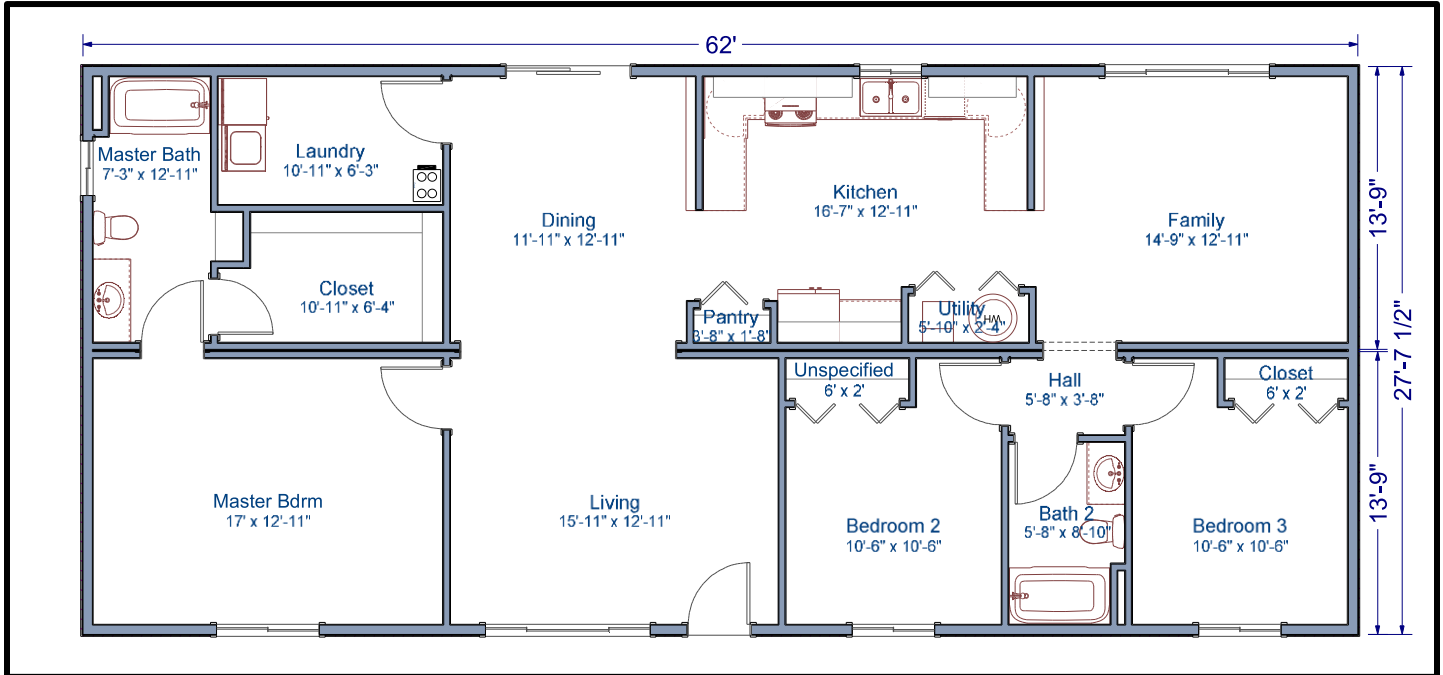

**1,713 sq. ft.**  
**28'x62' Ranch**  
**3 Bed/2 Bath**

# Rainier Floor Plan

The Rainier modular home is an great starter home for the growing family. This 1,713 square foot home has a large Master ensuite. With the other bedrooms and family room at the other end of the house the Master ensuite can be your own sanctuary.

Contact our Sales Office for more information

**Not in Contract:** land, site preparation, foundation, garages, decks, stairs, railings, appliances, insulation under main floor, waste plumbing under main floor. *Floor plans and/or elevations may show optional features.*