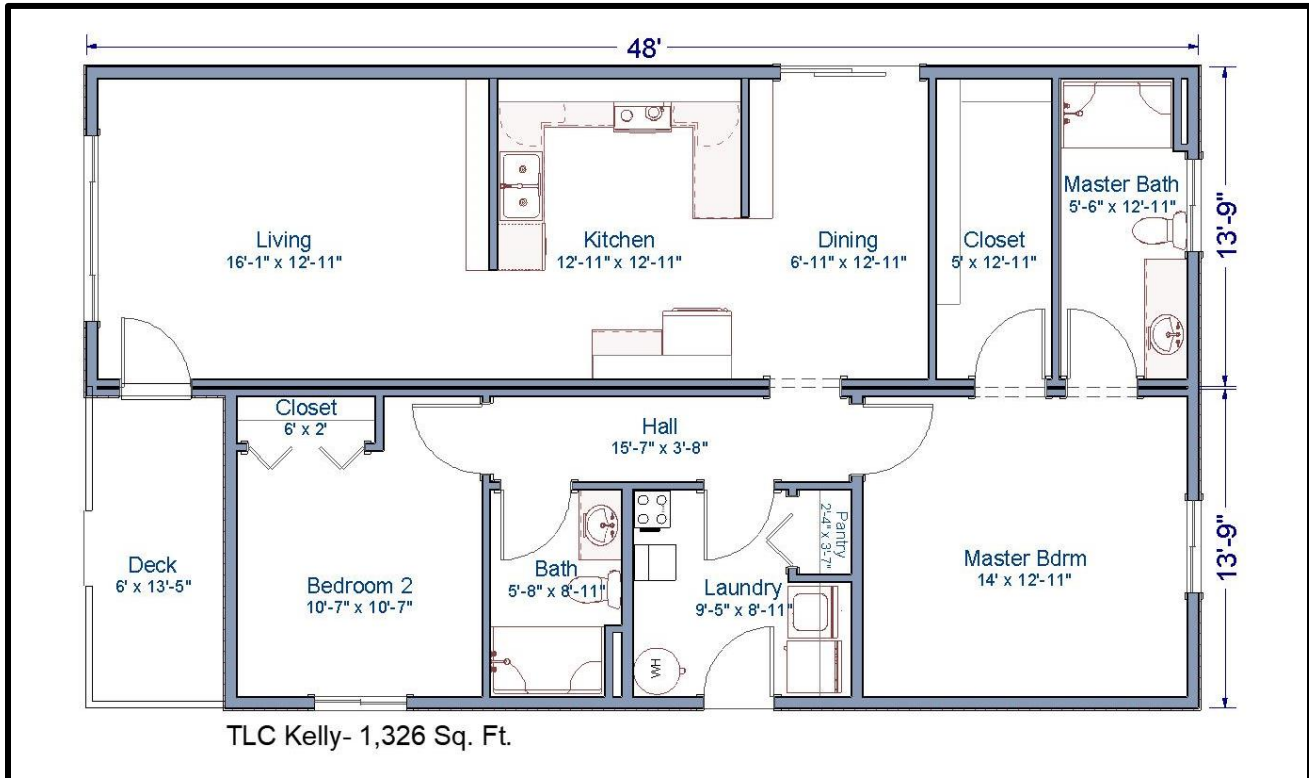

**1,326 sq. ft.**  
**28'x48' Ranch**  
**2 Bed/2 Bath**

## **Kelly II Floor Plan**

The Kelly II modular home is an is small in size but mighty in character. The optional deck in front is wonderful to sitting outside on a nice day. This 1,326 square foot home is the perfect home for the retired couple or small family.

Contact our Sales Office for more information

**Not in Contract:** land, site preparation, foundation, garages, decks, stairs, railings, appliances, insulation under main floor, waste plumbing under main floor. *Floor plans and/or elevations may show optional features.*