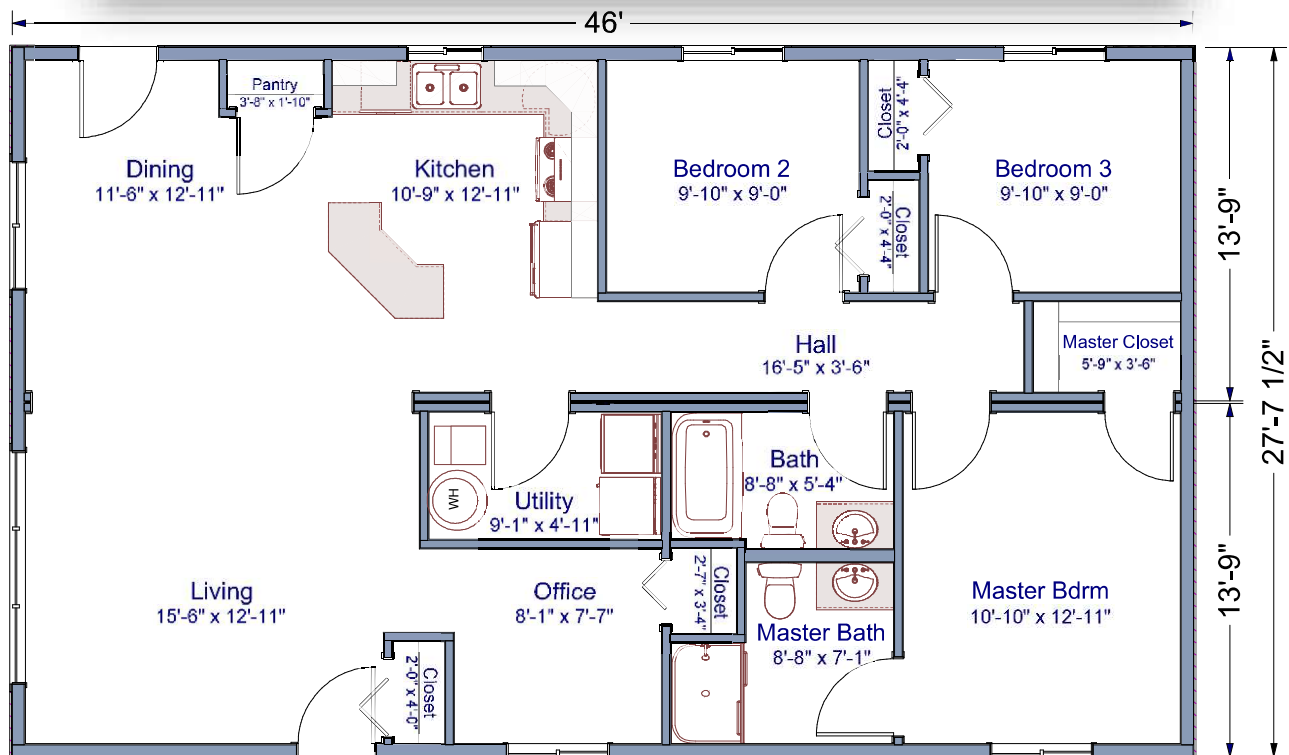

## "Sky View"

(28'x46' Ranch; \*1,271 sq. ft.)

\*Calculation based on approximate finished exterior dimensions.

**Not in Contract:** land, site preparation, foundation, garages, decks, stairs, railings, appliances, insulation under main floor, waste plumbing under main floor.